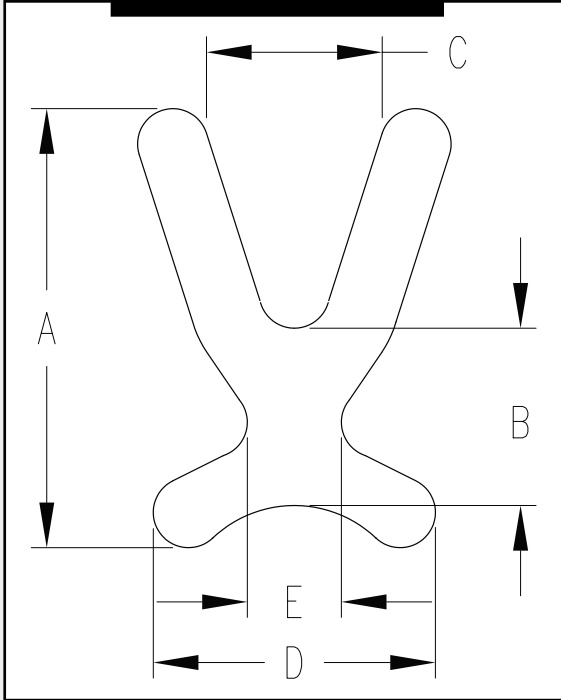

Important Information

CuddleBug

Measurement	Chair Model	A	B	C	D	E
in.	CB-1	9	3.75	4	6	1.25
cm	CB-1	23	9.5	10.2	15	3.2
in.	CB-2	11	4	5.5	7.5	1.25
cm	CB-2	28	10.2	14	19	3.2

Profiler

Measurement	Model	A	B	C	D	E
in.	SM	11	5	5.5	7	2.25
cm	SM	28	12.7	14	17.8	5.7
in.	MED	14	5.6	5.6	9	3
cm	MED	35.6	14.2	14.2	23	7.6
in.	LRG	16.5	6.5	12	10	3.5
cm	LRG	42	16.5	30.5	25.4	9