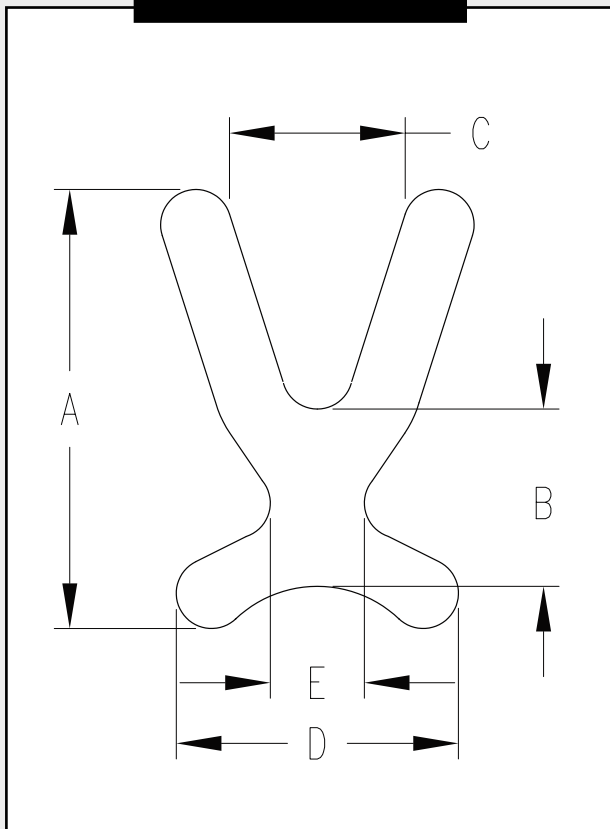

Important Information

CuddleBug

Measurement	Chair Model	A	B	C	D	E
in.	CB-1	9	3.75	4	6	1.25
cm	CB-1	23	9.5	10.2	15	3.2
in.	CB-2	11	4	5.5	7.5	1.25
cm	CB-2	28	10.2	14	19	3.2

Profiler

Measurement	Model	A	B	C	D	E
in.	SM	11	5	5.5	7	2.25
cm	SM	28	12.7	14	17.8	5.7
in.	MED	14	5.6	5.6	9	3
cm	MED	35.6	14.2	14.2	23	7.6
in.	LRG	16.5	6.5	12	10	3.5
cm	LRG	42	16.5	30.5	25.4	9