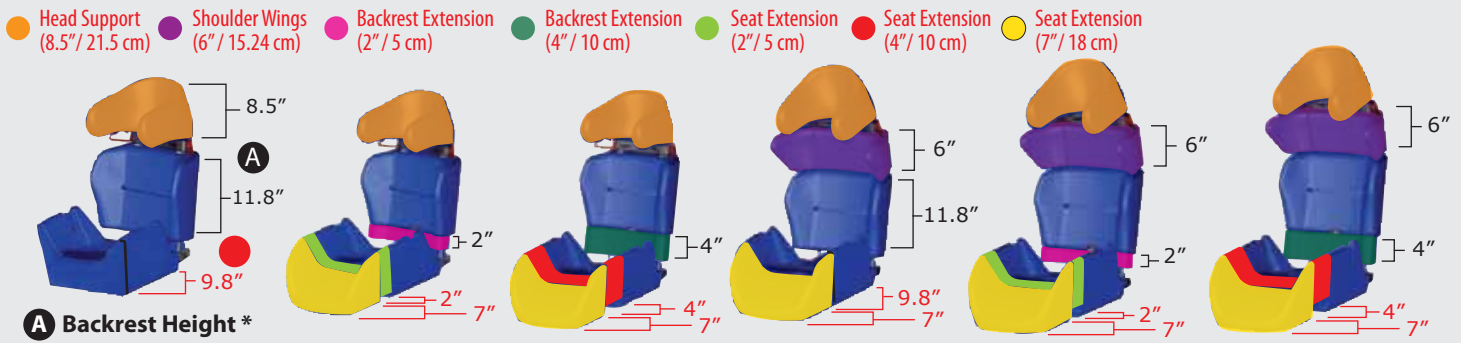

Ergonomically designed Head Support provides optimal support and protects the head from side impacts and centrifugal forces.

Shoulder Wings

Expandable Shoulder Wings protect the body from side impacts and centrifugal forces.

Firm Lateral Supports

Maintains midline positioning of the trunk for increased postural control.

Chest Support

The Chest Support holds the occupant in a stationary upright position.

Pommel/Abductor

Separates the thighs to improve hip alignment and stabilize sitting posture.

LATCH Connector System

LATCH connectors (top tether strap & lower anchors) securely install the Carrot into the vehicle providing the safest seating possible. Note: The Carrot 3 must be used with a vehicle lap and shoulder belt. Integrated 5-point harness is for positioning only.

Growth Adjustment Chart

in (A)	11.8	13.8	15.8	17.8	19.8	21.8
cm (A)	30	35	40	45.2	50.3	55.4

in (B)	9.8	11.8	13.8	9.8	11.8	13.8
cm (B)	24.9	30	35	24.9	30	35

* Backrest Height can be raised an additional 1" in addition to the 4" seat extension. ^ Seat Depth can be lengthened an additional 1.5" without using a rodded extension.