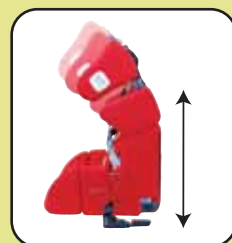

In Stock

Convaid

CARROT

3

Special Needs Child Restraint System

- Uniquely designed to grow from ages 3-15 (30 - 108 lbs. / 37" - 60")
- Modular extensions provide extensive growth and positioning where needed - add length to the seat, height to the back...or both!
- High density foam seat conforms to the natural contour of the body to provide maximum comfort & positioning
- "Free angle" recline opens the hip area to provide added comfort, and promotes head & trunk control
- Reclines flat for diaper changes
- Ergonomic head support provides optimal positioning and side impact protection
- Firm lateral supports maintain midline positioning of the trunk for increased postural control
- Depth adjustable pommel separates the thighs to improve hip alignment
- Positioning inserts contour the shape of the Carrot to give your child a custom fit
- Body contouring design protects more securely against side impacts
- LATCH equipped (Lower Anchors and Tethers for Children)
- Exceeds U.S. Federal Motor Vehicle Safety Standards FMVSS 213 & 302
- Certified for aircraft travel
- 5 year warranty - one of the best in the industry
- Sold in over 16 countries - top selling Restraint System in Europe!

Recline Adjustment
90° - 180°

Back Height
11.8" - 22.8"

Seat Depth
9.8" - 22.3"

 **Convaid**

1-888-convaid • www.convaid.com

Features

Carrot 3 Special Needs Booster

Head Support

Ergonomically designed Head Support provides optimal support and protects the head from side impacts and centrifugal forces.

Shoulder Wings

Expandable Shoulder Wings protect the body from side impacts and centrifugal forces.

LATCH Connector System

LATCH connectors (top tether strap & lower anchors) securely install the Carrot into the vehicle providing the safest seating possible. Note: The Carrot 3 must be used with a vehicle lap and shoulder belt. Integrated 5-point harness is for positioning only.