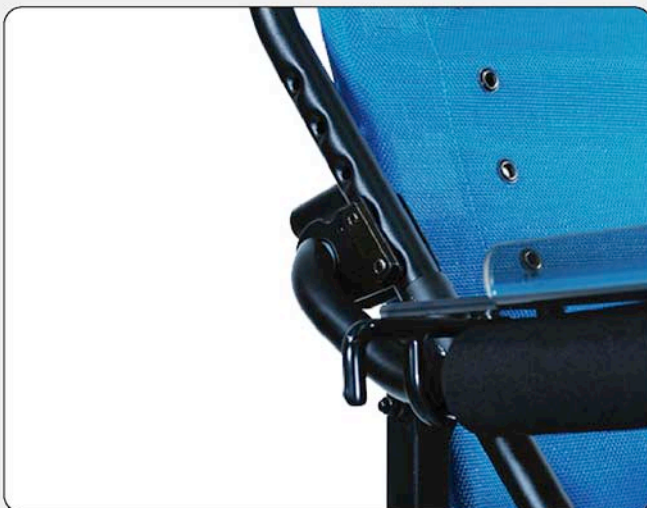

Important Information

1

Attach one side of the tray by hooking the black metal hook around the armrest tube.

2

Grasp the hook bar on the opposite side of the tray, pull out and attach the hook around the armrest tube.

3

The tray should rest securely on armrest tubes.

If you have any questions about how to attach the tray, please call our Customer Service Department at 888-266-8243 or (310) 618-0111.