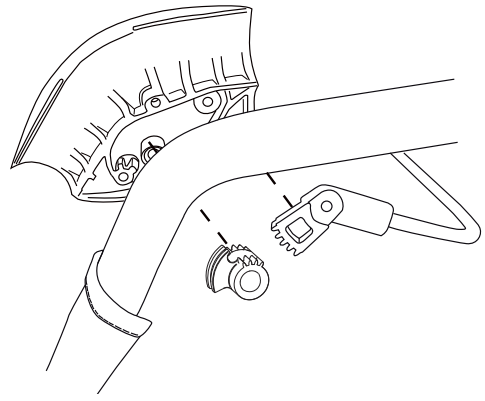

Montering/Mounting/Montage

6.

7.

8.

9.

10.