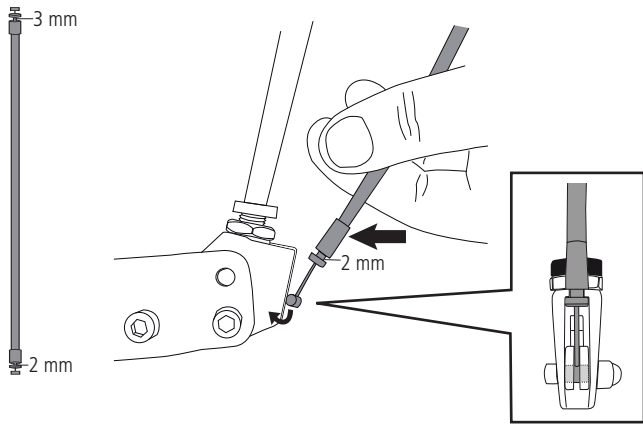

Montering/Mounting/Montage

6.