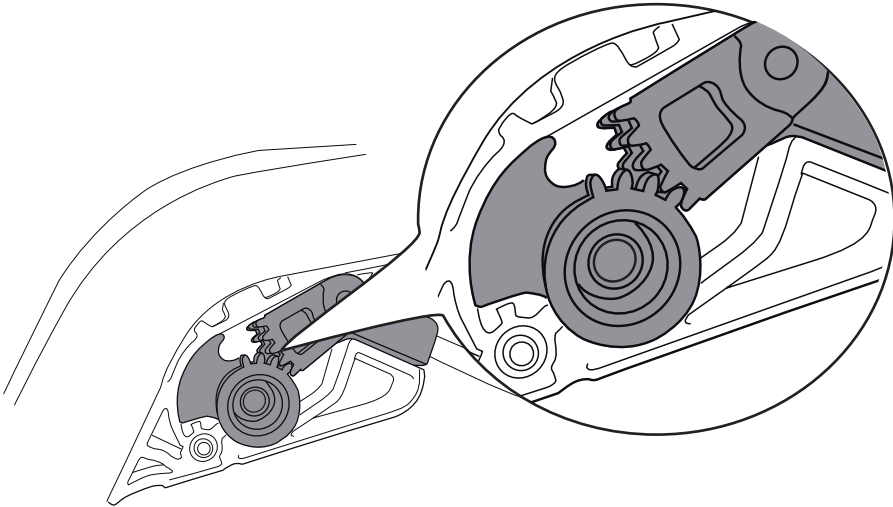

Montering/Mounting/Montage

6.

7.

8.

9.

10.