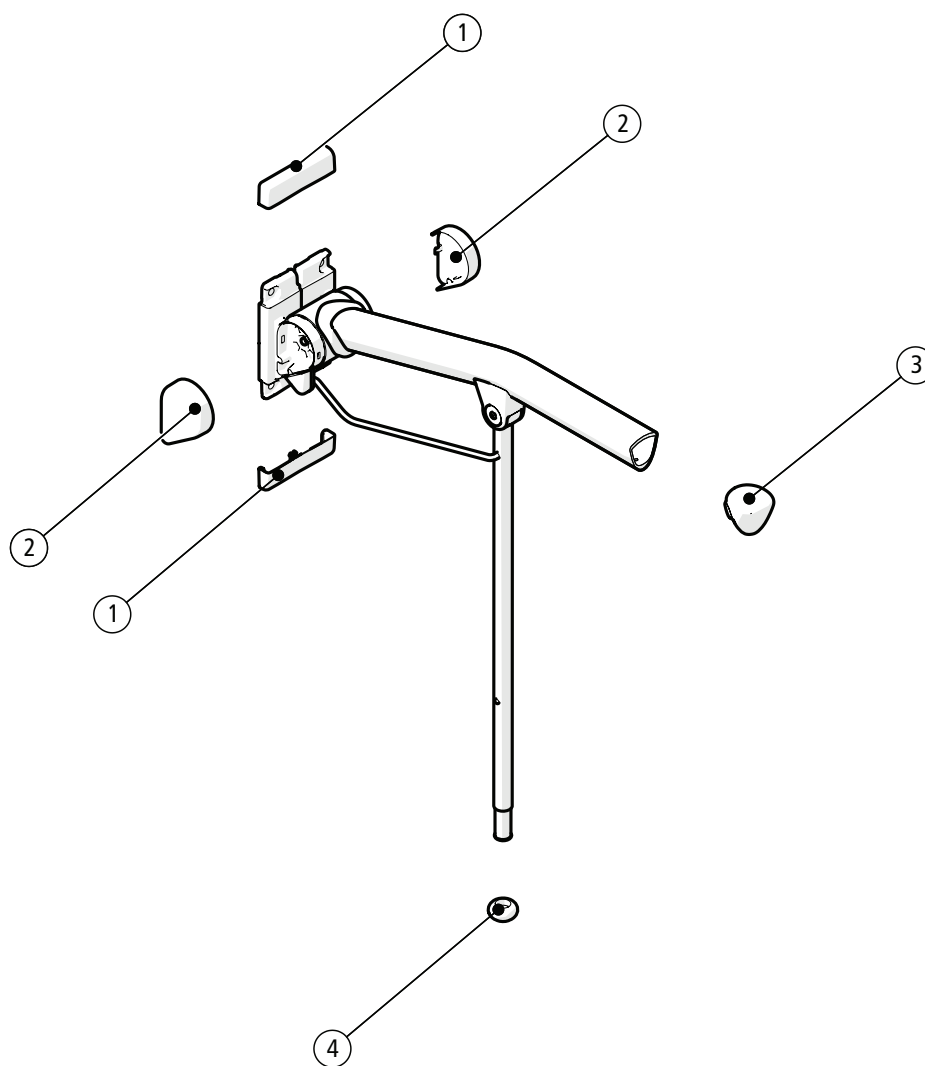

Etac Rex

78650A 16-03-15

Pos	Description	Item. no.
1	Cover arm support Rex (2 pcs)	8400 6121
2	Side cover arm support Rex right and left	8400 6122
3	Grip arm support Rex	8400 6123
4	Ferrule Rex	8400 6129