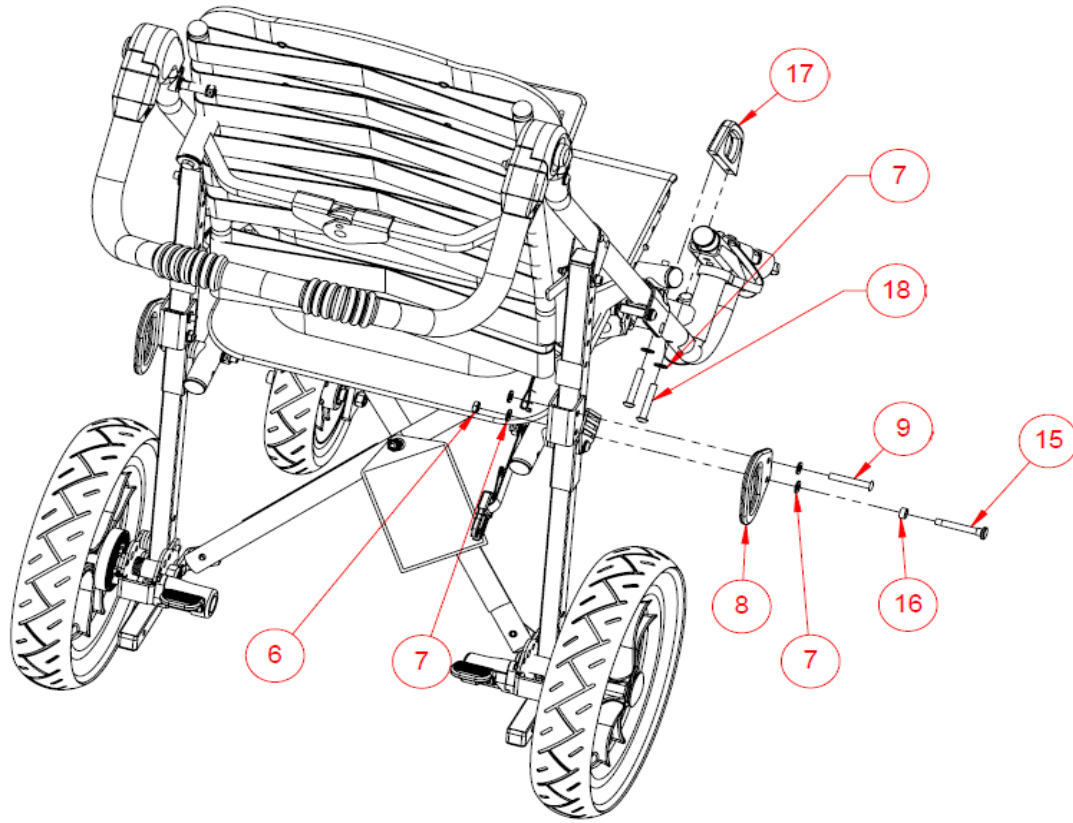

Page 1: Standard Assembly

SIZE	KIT NAME	ITEM NO.	DESCRIPTION	QTY2	KIT	Price
18	8" Urethane Wheel & Bearing Assy 7/16"	27	8" Urethane Wheel & Bearing Assy 7/16"	1	992647	Call Customer Service
12	Footplate Assembly SMALL - LH	29	CX-10 Footrest Assembly, LH	1	992658	\$ 156.80
12	Footplate Assembly SMALL - RH	30	CX-10 Footrest Assembly, RH	1	992659	\$ 156.80
14	Footplate Assembly STD - LH	29	Footrest Assembly - Standard LHS	1	992660	\$ 202.80
14	Footplate Assembly STD - RH	30	Footrest Assembly - Standard RHS	1	992661	\$ 202.80
16, 18	Footplate Assembly Adult - LH	29	Footrest Assy, Adult, LH	1	992662	\$ 225.00
16, 18	Footplate Assembly Adult - RH	30	Footrest Assy, Adult, RH	1	992663	\$ 225.00
12, 14, 16	11.5" x 2.5" Rear Solid Tire on Grey Rim (Ea)	27	Rear Wheel 290mm x 60mm (Rolko)	1	994746	\$ 129.00

Page 2: Rider Bus Kit

SIZE	KIT NAME	ITEM NO.	DESCRIPTION	QTY2	KIT	Price		
12	EZ12T Transit Conversion Kit	6	Locknut 1/4"-28 Jam Flexlock Black Zinc	2	990461	\$ 447.60		
12		7	Washer 1/4" AN-960-416	10				
12		8	Transport Anchor	2				
12		9	Bolt 1/4"-28 x 3" Socket Button Head Alloy S	2				
12		13	Caution Card WC/19	1				
12		14	Anchor Logo	4				
12		15	Transit Anchor Lock Pin 1-3/8"	2				
12		16	Transit Anchor Lock Pin Sleeve	2				
12		17	Inline Transit Anchor	2				
12		18	BOLT 1/4"-20 X 1-1/2" Socket Button Head	4				
14		6	Locknut 1/4"-28 Jam Flexlock Black Zinc	2				
14		7	Washer 1/4" AN-960-416	12				