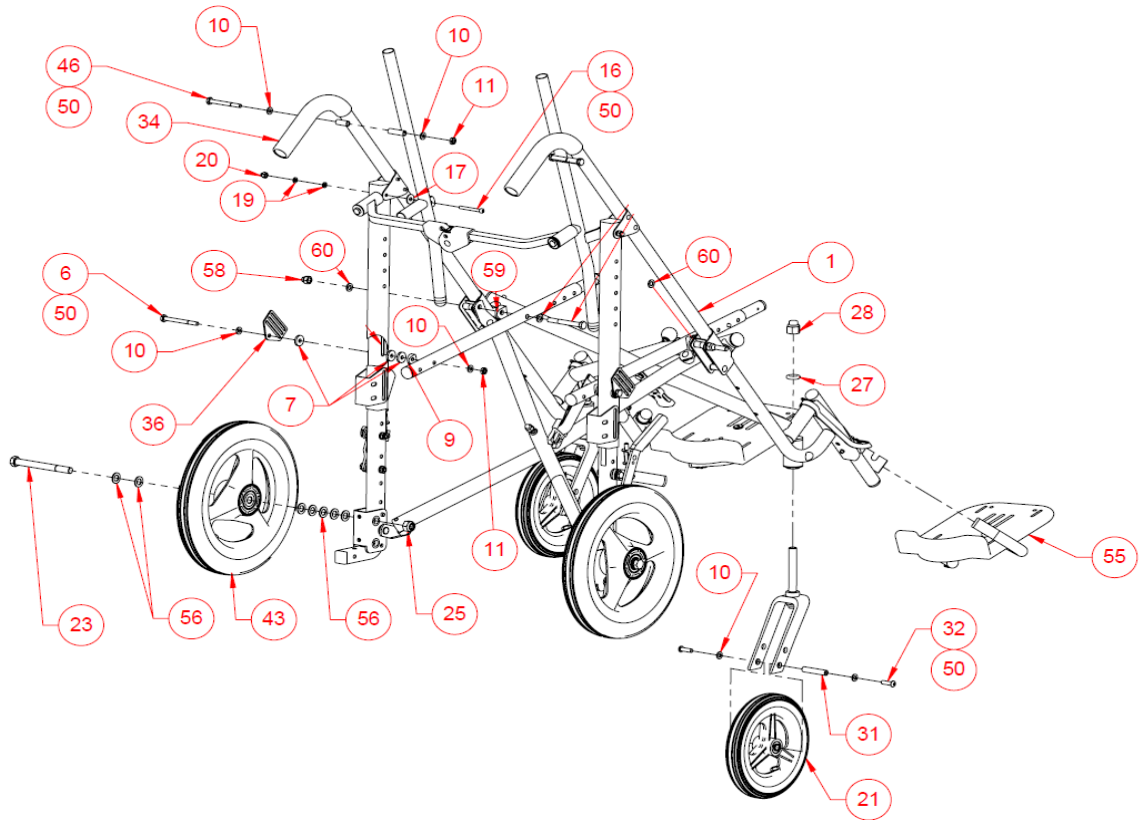

Page 4: Rear Frame Assembly, Size
18 Only

SIZE	KIT NAME	ITEM NO.	DESCRIPTION	QTY2	KIT	Price
18	EZ18 Front Assembly - Std	1	EZ-18 Front Frame Assembly	1	990701	#####
18		33	Handle Grip- 3/4"ID X 7"	2		
18		34	3M Rubber & Gasket Adhesive 5oz (847)	1		
18	EZ18 Rear Assembly - Std	2	EZ-18 Rear Frame Assy.	1	990703	$ 801.60
18	EZ18 Rear Lock Brace Assembly	29	EZ-18 Rear Lock Brace Assy	1	990710	$ 258.00
18	EZ18 Seat Tubes Assembly	37	EZ-18 Seat Tube	1	990750	$ 88.80
18	EZ18 Fabric Tube Outer Welded - LH	47	EZ-18 Back Tube Welded LH	1	990765	$ 51.60
18	EZ18 Fabric Tube Outer Welded - RH	48	EZ-18 Back Tube Welded RH	1	990766	$ 51.60
18	EZ18 Seat Support w/Velcro	45	EZ-18 Seat Support w/Velcro	1	990796	$ 37.00
18	Wheel Assembly with 3/8" Bearing - 8" Transit (Ea)	21	8" Urethane Wheel & Bearing Assy 3/8"	1	992646	$ 77.00
18		31	Threaded Barrel	1		
18		32	Bolt 1/4"-28 x 7/8" Socket Button Head - blk z	2		
18		N/A	Thread Locker-Medium-Vibra-tite	1		
18	Footplate Assembly Adult - LH	54	Footrest Assy, Adult, LH	1	992662	$ 225.00
18	Footplate Assembly Adult - RH	55	Footrest Assy, Adult, RH	1	992663	$ 225.00
18	CM18 Upper Rear Leg Assembly LH	12	EZ-18 Rear Leg Upper Welded	1	994233	$ 30.00
18	8" Rear Wheel Assy w/3/8" Bearing	21	8" Urethane Wheel & Bearing Assy 3/8"	1	994745	$ 77.00
18	CX10, CX/CC/CL/CS12, EZ/CV18 Seat Ext Assembly	40	CX-10/12 Seat Extension Tube Assy Short	1	994777	$ 15.00
18	Caster Fork Assembly 8" x 2"	26	Caster Stem Assembly	1	996309	$ 40.00
18		27	"0" Ring Buna-Nitrile	1		
18		28	Locknut 1/2"-20 Capped Nylon - blk zinc 098	1		
18	EZ Closure Strap Replacement	11	Locknut 1/4"-28 Jam Flexlock Black Zinc	1	997315	$ 13.00
18		57	Footplate Strap	1