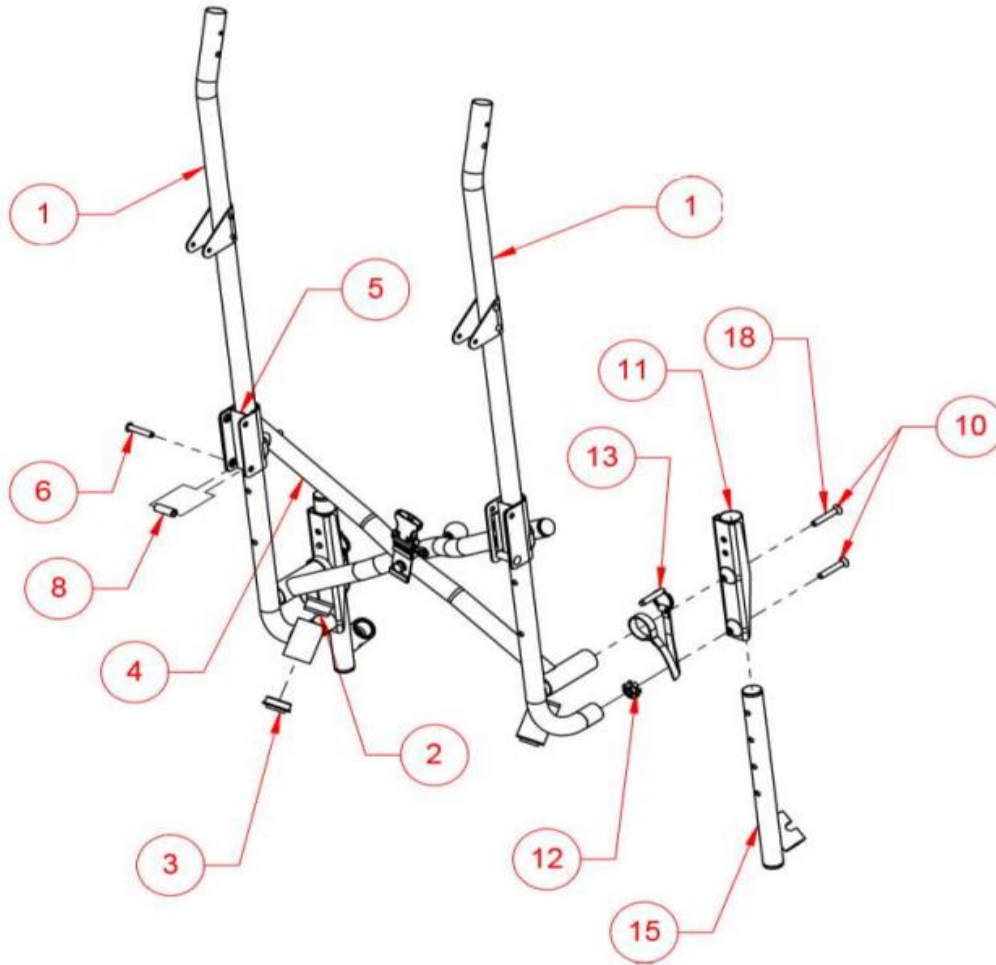

Page 5: Front Frame Assembly

SIZE	KIT NAME	ITEM NO.	DESCRIPTION	QTY2	KIT	Price			
12	EZ12 Front X Brace Assembly	4	EZ-12 Front "X" Brace Assembly	1	990408	$ 358.80			
14	EZ14 Front X Brace Assembly	4	EZ-14 Front X brace assembly	1	990508	$ 351.60			
16	EZ16 Front X Brace Assembly	4	EZ-16 Front X-Brace Assembly	1	990608	$ 394.80			
18	EZ18 Front X Brace Assembly	4	EZ-18 Front X Brace Assembly	1	990708	$ 394.80			
18	EZ18 Push Handle Tube Assembly - Std	1	EZ-18 Handle Tube Assy, LH	1	990711	$ 315.60			
18		1	EZ-18 Handle Tube Assy, RH	1					
18		2	Caster Stem Bushing	2					
18		3	Flanged Bearing 1/2" shielded Greased	2					
All Sizes		11	Tube Connector 7/8" Heavy Duty	Varies per Kit					
18		-	Bolt 1/4"-28 x 1-1/2" Socket Button Head- b	2					
18		-	Locknut 1/4"-28 Capped Nylon 098	2					
12		EZ/CV12 Front Leg Tube Assy (1pc	1	EZ-12 Front Leg Assy for 1-Pc Handle, LH			1	992270	$ 220.00
12	1		EZ-12 Front Leg Assy for 1-Pc Handle, RH	1