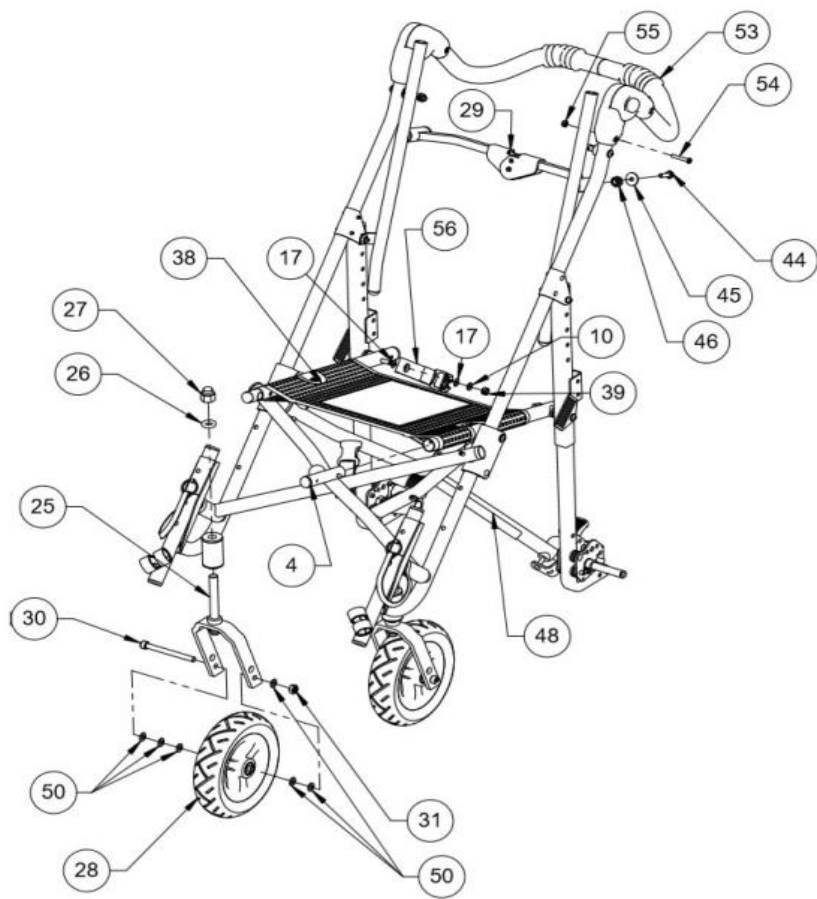

14	EZ14T Transit Conversion Kit	8	Transport Anchor	2	990561	$ 447.60
14		9	Rivet 1/4" X 1-5/8" Stainless Steel	2		
14		13	Caution Card WC/19	1		
14		14	Anchor Logo	4		
14		15	Transit Anchor Lock Pin 1-5/8"	2		
14		16	Transit Anchor Lock Pin Sleeve	2		
14		17	Inline Transit Anchor	2		
14		18	BOLT 1/4"-20 X 1-1/2" Socket Button Head	4		
14		19	Removable Thread Locker (Blue)-Medium S	AR		
16	EZ16T Transit Conversion Kit	6	Locknut 1/4"-28 Jam Flexlock Black Zinc	2	990661	$ 447.60
16		7	Washer 1/4" AN-960-416	10		
16		8	Transport Anchor	2		
16		9	Rivet 1/4" X 1-5/8" Stainless Steel	2		
16		13	Caution Card WC/19	1		
16		14	Anchor Logo	2		
16		15	Transit Anchor Lock Pin 1-3/4"	2		
16		16	Transit Anchor Lock Pin Sleeve	2		
16		-	Rubber Dampener	2		
16	17	Inline Transit Anchor	2			
16	18	BOLT 1/4"-20 X 1-1/2" Socket Button Head	4			
18	EZ18T Transit Conversion Kit	6	Locknut 1/4"-28 Jam Flexlock Black Zinc	2	990761	$ 447.60
18		7	Washer 1/4" AN-960-416	10		
18		8	Transport Anchor	2		
18		9	Rivet 1/4" X 1-5/8" Stainless Steel	2		
18		13	Caution Card WC/19	1		
18		14	Anchor Logo	4		
18		7	Transit Anchor Lock Pin 1-3/4"	2		
18		16	Transit Anchor Lock Pin Sleeve	2		
18		17	Inline Transit Anchor	2		
18	18	BOLT 1/4"-20 X 1-1/2" Socket Button Head	4