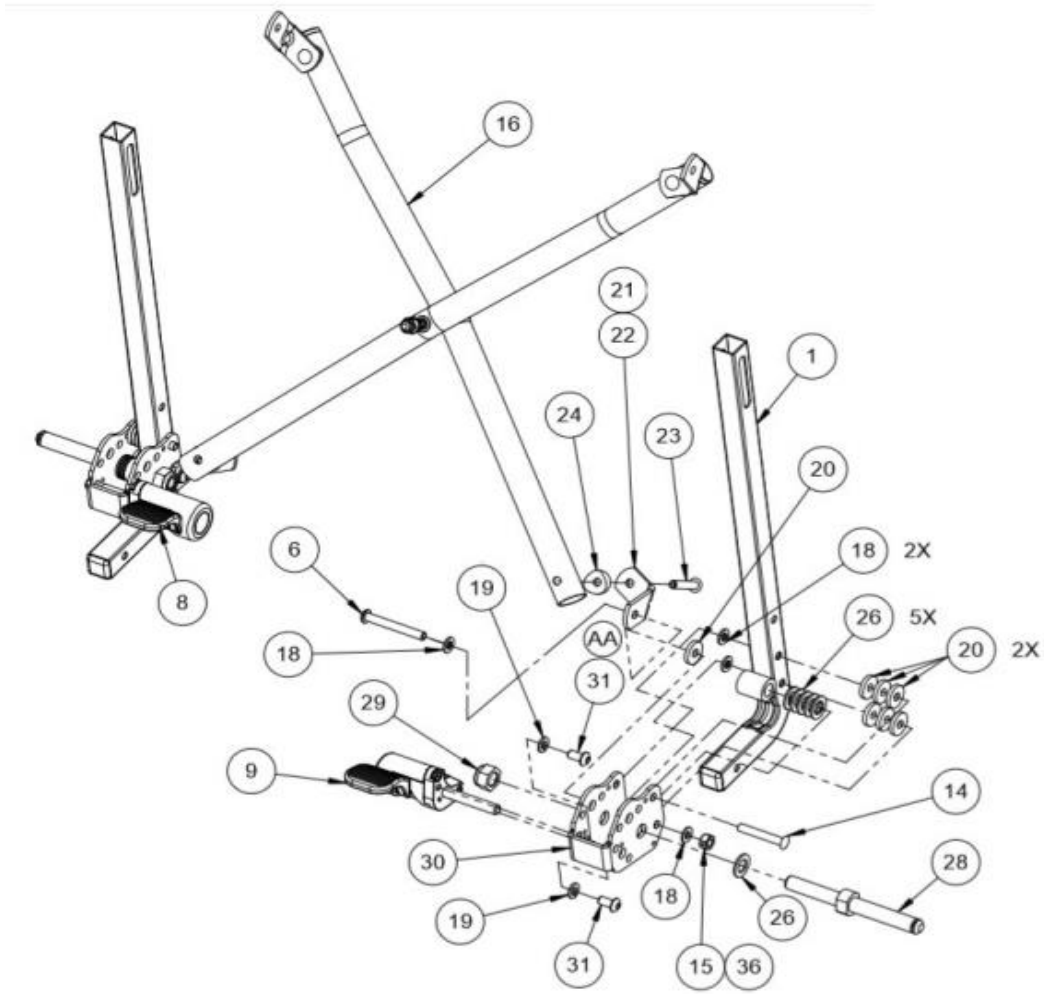

All Sizes	Kits	12	Detent Pin With Webbing Assembly	1	996110 and	P

Page 6: Rear Frame Assembly

SIZE	KIT NAME	ITEM NO.	DESCRIPTION	QTY2	KIT	Price
12	EZ12 Rear X Brace Assembly	1	EZ-12 Rear "X" Brace Assembly	1	990409	$ 272.40
14	EZ14 Rear X Brace Assembly	1	EZ-14 Rear X Brace Assembly	1	990509	$ 272.40
16	EZ16 Rear X Brace Assembly	1	EZ-16 Rear X-Brace Assembly	1	990609	$ 300.00
18	EZ18 Rear X Brace Assembly	1	EZ-18 Rear X Brace Assembly	1	990709	$ 300.00
18		9	Washer 1/4" AN-960-416	2		
12, 14, 16		6	R82 Brake Assembly LH	1		
12, 14, 16		7	R82 Brake Assembly RH	1		
12, 14, 16		9	Washer 1/4" AN-960-416	4		
12, 14, 16		19	Locknut 1/4"-28 Flexlock Black Zinc	4		
12, 14, 16		23	Coved Washer - 3/4"	4