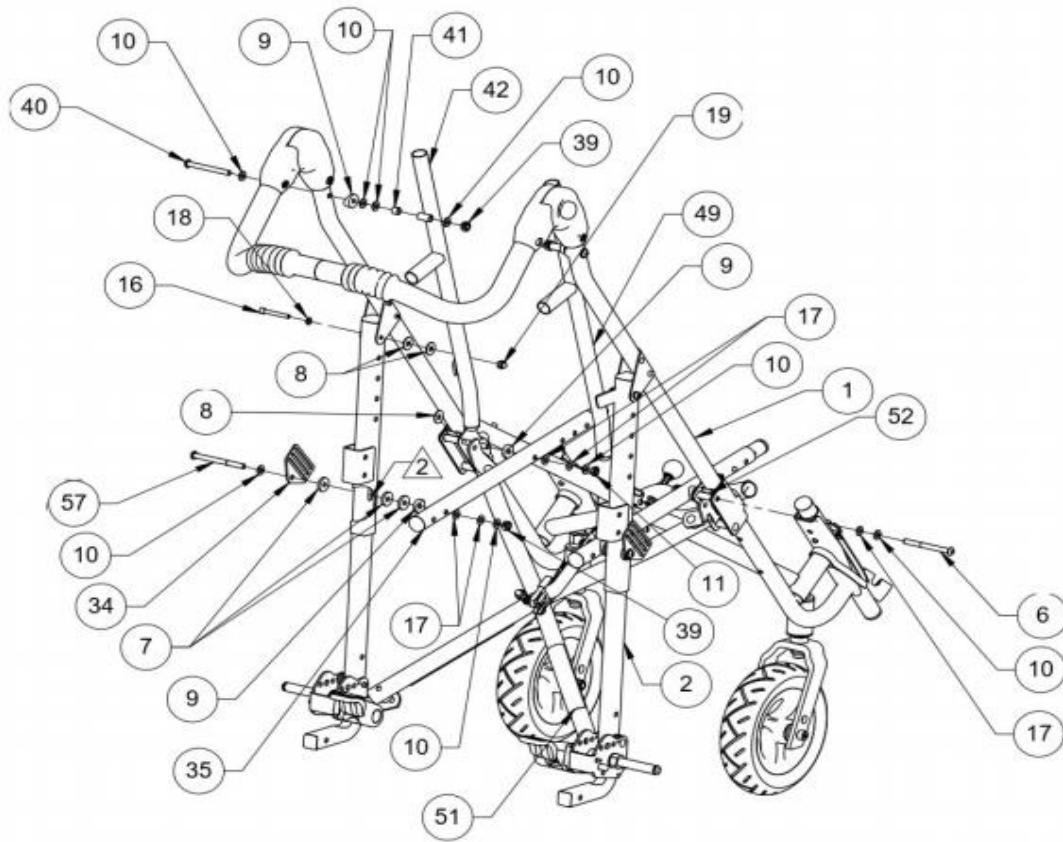

Page 3: Rear Frame Assembly, Size
12-16 Only. For Size 18, please
scroll to Page 4

SIZE	KIT NAME	ITEM NO.	DESCRIPTION	QTY2	KIT	Price
12	EZ12 Front Assembly - Std	1	EZ-12 Front Frame Assembly	1	990401	$ 913.20
12	EZ12 Rear Lock Brace Assembly	29	EZ-12 Rear Lock Assembly	1	990410	$ 258.00
12	EZ12 Seat Tubes Assembly	35	EZ-12 Seat Tube	2	990450	$ 80.40
12	EZ12 Seat Back Tubes - pair	42	EZ-12 Fabric Tube Assembly	2	990469	$ 63.00
12	EZ12 Seat Support w/Velcro	38	EZ-12 Seat Support w/Velcro	1	990496	$ 26.00
14	EZ14 Front Assembly - Std	1	EZ-14 Front frame assy	1	990501	$ 913.20
14	EZ14 Rear Assembly - Std	2	EZ-14 Rear Frame Assembly	1	990503	$ 744.00
14		12	EZ-14 Rear Upper Leg Welded	1		
14	EZ14 Rear Lock Brace Assembly	29	EZ-14 Rear Lock Assembly	1	990510	$ 258.00
14	EZ14 Seat Tube Assembly	35	EZ-14 Seat Tube	2	990550	$ 80.40
14	EZ14 Fabric Tube Outer Welded - LH	42	EZ-14 Back Tube Welded LH	1	990565	$ 124.80
14	EZ14 Fabric Tube Outer Welded - RH	49	EZ-14 Back Tube Welded RH	1	990566	$ 124.80
14	EZ14 One Piece Push Handle	53	EZ-14 Single Pc Handle Assembly	1	990592	$ 110.00
14		54	Screw #10-24 X 1-1/4" Phil Pan	2