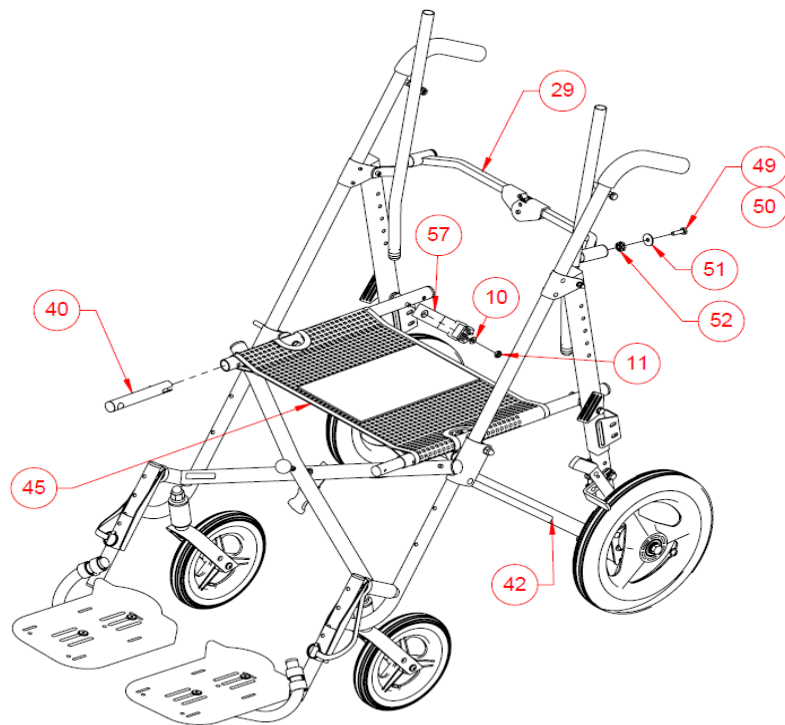

Page 4: Rear Frame Assembly, Size
18 Only

SIZE	KIT NAME	ITEM NO.	DESCRIPTION	QTY2	KIT	Price
18	EZ18 Front Assembly - Std	1	EZ-18 Front Frame Assembly	1	990701	#####
18		33	Handle Grip- 3/4"ID X 7"	2		
18		34	3M Rubber & Gasket Adhesive 5oz (847)	1		
18	EZ18 Rear Assembly - Std	2	EZ-18 Rear Frame Assy.	1	990703	$ 801.60
18	EZ18 Rear Lock Brace Assembly	29	EZ-18 Rear Lock Brace Assy	1	990710	$ 258.00
18	EZ18 Seat Tubes Assembly	37	EZ-18 Seat Tube	1	990750	$ 88.80
18	EZ18 Fabric Tube Outer Welded - LH	47	EZ-18 Back Tube Welded LH	1	990765	$ 51.60
18	EZ18 Fabric Tube Outer Welded - RH	48	EZ-18 Back Tube Welded RH	1	990766	$ 51.60
18	EZ18 Seat Support w/Velcro	45	EZ-18 Seat Support w/Velcro	1	990796	$ 37.00
18	Wheel Assembly with 3/8" Bearing - 8" Transit (Ea)	21	8" Urethane Wheel & Bearing Assy 3/8"	1	992646	$ 77.00
18		31	Threaded Barrel	1		
18		32	Bolt 1/4"-28 x 7/8" Socket Button Head - blk z	2		
18		N/A	Thread Locker-Medium-Vibra-tite	1		
18	Footplate Assembly Adult - LH	54	Footrest Assy, Adult, LH	1	992662	$ 225.00
18	Footplate Assembly Adult - RH	55	Footrest Assy, Adult, RH	1	992663	$ 225.00
18	CM18 Upper Rear Leg Assembly LH	12	EZ-18 Rear Leg Upper Welded	1	994233	$ 30.00
18	8" Rear Wheel Assy w/3/8" Bearing	21	8" Urethane Wheel & Bearing Assy 3/8"	1	994745	$ 77.00
18	CX10, CX/CC/CL/CS12, EZ/CV18 Seat Ext Assembly	40	CX-10/12 Seat Extension Tube Assy Short	1	994777	$ 15.00
18	Caster Fork Assembly 8" x 2"	26	Caster Stem Assembly	1	996309	$ 40.00
18		27	"0" Ring Buna-Nitrile	1		
18		28	Locknut 1/2"-20 Capped Nylon - blk zinc 098	1		
18	EZ Closure Strap Replacement	11	Locknut 1/4"-28 Jam Flexlock Black Zinc	1	997315	$ 13.00
18		57	Footplate Strap	1