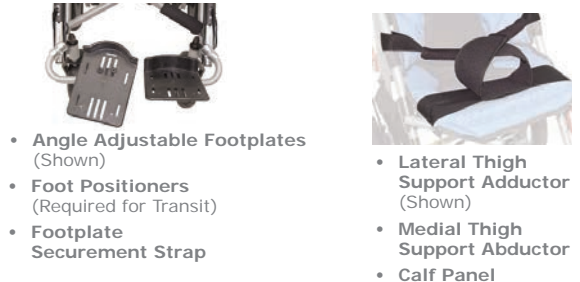

Frame Options

- One Piece Height Adjustable Push Handle (Standard)
- Two Piece Push Handle
- Height Adjustable Flip-up Armrests
- 4" Extended Two Piece Push Handle

Transit Options

- 5-Point Harness (EZ12 Only)
- Q'Straint Transit Lap Belt
- Sure-Lok Transit Lap Belt
- Upper Extremity Support Surface Tray (Foam Tray) (Armrests Required)

Upholstery Options

(Zippered Pockets in Cordura Seat & Back Upholstery)

EZ Rider 18

Crash tested model shown

Standard Features

- Two Piece Push Handle
- 8" Front, 11" Rear Solid Tires
- Cordura or Textilene Upholstery (Cordura Shown)
- Toggle Wheel Locks

Head Supports

Trunk Positioning

Pelvic Positioning

Upholstery Colors

Textilene

- Navy Blue
- Teal Green
- Violet Purple
- Wild Raspberry

Cordura

- Panther Black
- Cherry Red
- Sassy Purple
- Princess Pink
- Royal Blue
- Forest Green
- Chocolate Brown
- Aqua Blue
- Tangerine Orange
- Apple Green

Foot & Leg Positioning

Compact Fold

Tire Options

EZ -EZ Rider **EZ CV** - EZ Rider Convertible Option

Front Tires

- 7.5" x 2" Front Pneumatic (Rolko)-----EZ 12/14/16
- 8" x 2" Front Solid Ribbed-----EZ 18
- 8" x 2" Front Pneumatic Ribbed -----EZ 18