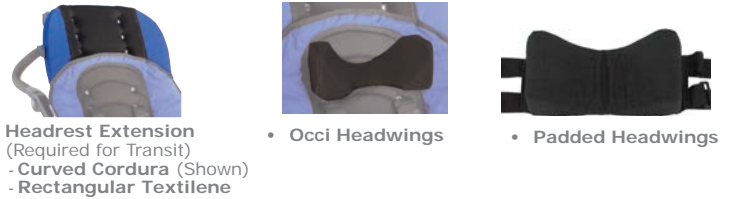

Head Supports