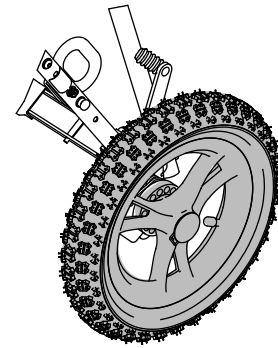

WHEELS

12.5" x 2" Rear Pneumatic Knobby Wheel Assy - Each

994748

Kit Includes

| Item | Description | Qty |
|------|---|-----|
| 1 | 12.5" Knobby Pneu Rear Wheel (Gray Hub) | 1 |

Assembled

If you have any questions about attaching the Rear Wheel, please call our Sales Department at 888 CONVAID (266-8243) or +1 310 618-0111.

INSTRUCTIONS

12.5" x 2" Rear Pneumatic Knobby Wheel Assy - Each

1. To remove, press down and hold the Rear Wheel Locking Pin. Grasp wheel and pull.
2. No tools are required to remove wheel.

Wheel Installation

Caution: Ensure the wheels are installed properly. You will hear a "click" when wheel locks into place.

3. To install, slide wheel onto rear axle and push with ball of hand until it clicks into place.