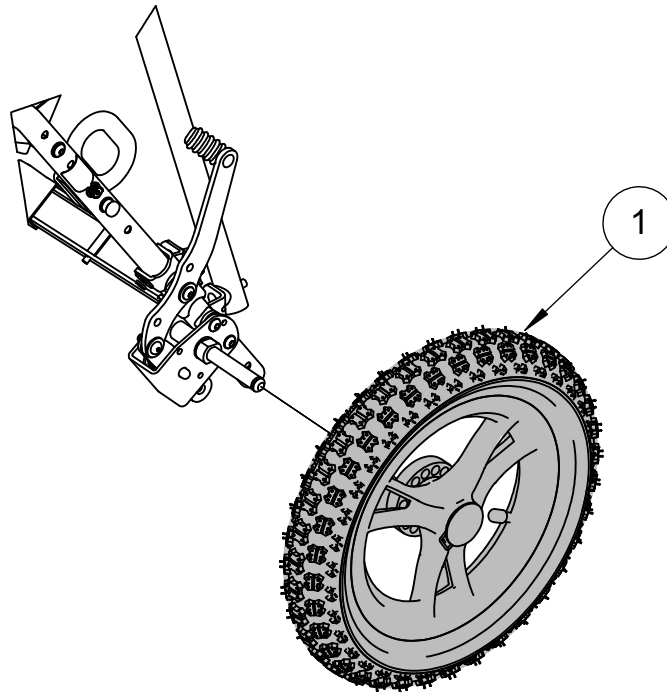

WHEELS

12.5" x 2" Rear Pneumatic Knobby Wheel Assy - Each

994748

Kit Includes

| Item | Description | Qty |
|------|---|-----|
| 1 | 12.5" Knobby Pneu Rear Wheel (Gray Hub) | 1 |

Assembled

If you have any questions about attaching the Rear Wheel, please call our Sales Department at 888 CONVAID (266-8243) or +1 310 618-0111.

INSTRUCTIONS

12.5" x 2" Rear Pneumatic Knobby Wheel Assy - Each

1. To remove, press down and hold the Rear Wheel Locking Pin. Grasp wheel and pull.
2. No tools are required to remove wheel.

Wheel Installation

Caution: Ensure the wheels are installed properly. You will hear a "click" when wheel locks into place.

3. To install, slide wheel onto rear axle and push with ball of hand until it clicks into place.