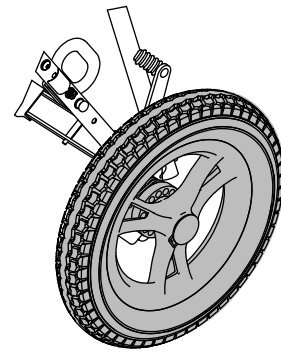

WHEELS

12.5" x 2" Rear Solid Knobby Wheel Assy - Each

994747

Kit Includes

Item	Description	Qty
1	12.5" Knobby Solid Rear Wheel (Gray Hub)	1

Assembled

If you have any questions about attaching the Rear Wheel, please call our Sales Department at 888 CONVAID (266-8243) or +1 310 618-0111.

INSTRUCTIONS

12.5" x 2" Rear Solid Knobby Wheel Assy - Each

1. To remove, press down and hold the Rear Wheel Locking Pin. Grasp wheel and pull.
2. No tools are required to remove wheel.

Wheel Installation

Caution: Ensure the wheels are installed properly. You will hear a "click" when wheel locks into place.

3. To install, slide wheel onto rear axle and push with ball of hand until it clicks into place.