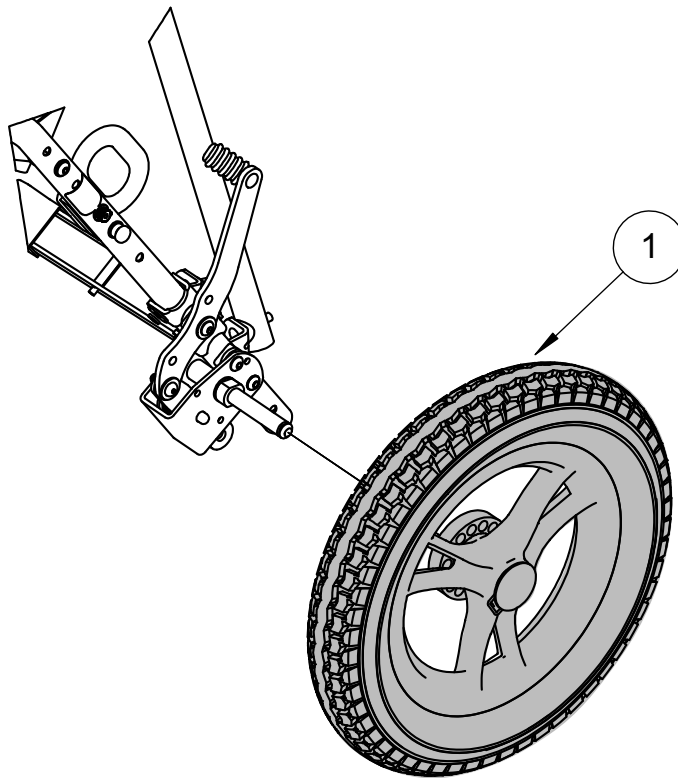

WHEELS

12.5" x 2" Rear Solid Knobby Wheel Assy - Each

994747

Kit Includes

Item	Description	Qty
1	12.5" Knobby Solid Rear Wheel (Gray Hub)	1

Assembled

If you have any questions about attaching the Rear Wheel, please call our Sales Department at 888 CONVAID (266-8243) or +1 310 618-0111.

INSTRUCTIONS

12.5" x 2" Rear Solid Knobby Wheel Assy - Each

1. To remove, press down and hold the Rear Wheel Locking Pin. Grasp wheel and pull.
2. No tools are required to remove wheel.

Wheel Installation

Caution: Ensure the wheels are installed properly. You will hear a "click" when wheel locks into place.

3. To install, slide wheel onto rear axle and push with ball of hand until it clicks into place.