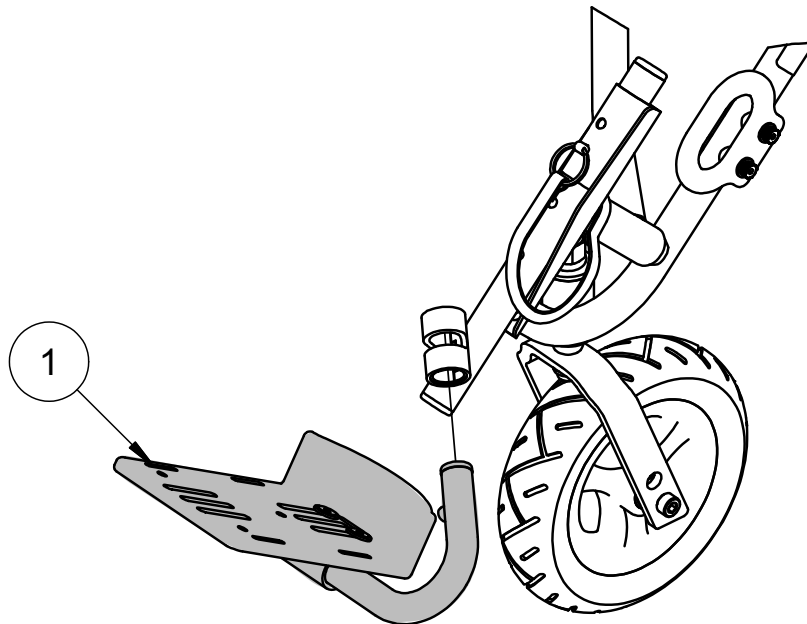

FOOTPLATE

Angle Adjustable Footplate - Left

992621

Kit Includes

Item	Description	Qty
1	Pivot Footplate Assembly-Standard, LH	1

Assembled

If you have any questions about attaching the Footplate, please call our Sales Department at 888 CONVAID (266-8243) or +1 310 618-0111.

INSTRUCTIONS

Angle Adjustable Footplate - Left

1. Remove the existing footplate assembly by pressing the detent button then pulling the footplate off.
2. Insert the new footplate assembly into the footplate adjustment tube then press the detent button to allow the footplate assembly to slide in and lock in place.