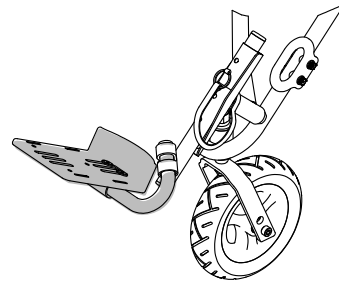

FOOTPLATE

Angle Adjustable Footplate - Left

992621

Kit Includes

Item	Description	Qty
1	Pivot Footplate Assembly-Standard, LH	1

Assembled

If you have any questions about attaching the Footplate, please call our Sales Department at 888 CONVAID (266-8243) or +1 310 618-0111.

INSTRUCTIONS

Angle Adjustable Footplate - Left

1. Remove the existing footplate assembly by pressing the detent button then pulling the footplate off.
2. Insert the new footplate assembly into the footplate adjustment tube then press the detent button to allow the footplate assembly to slide in and lock in place.