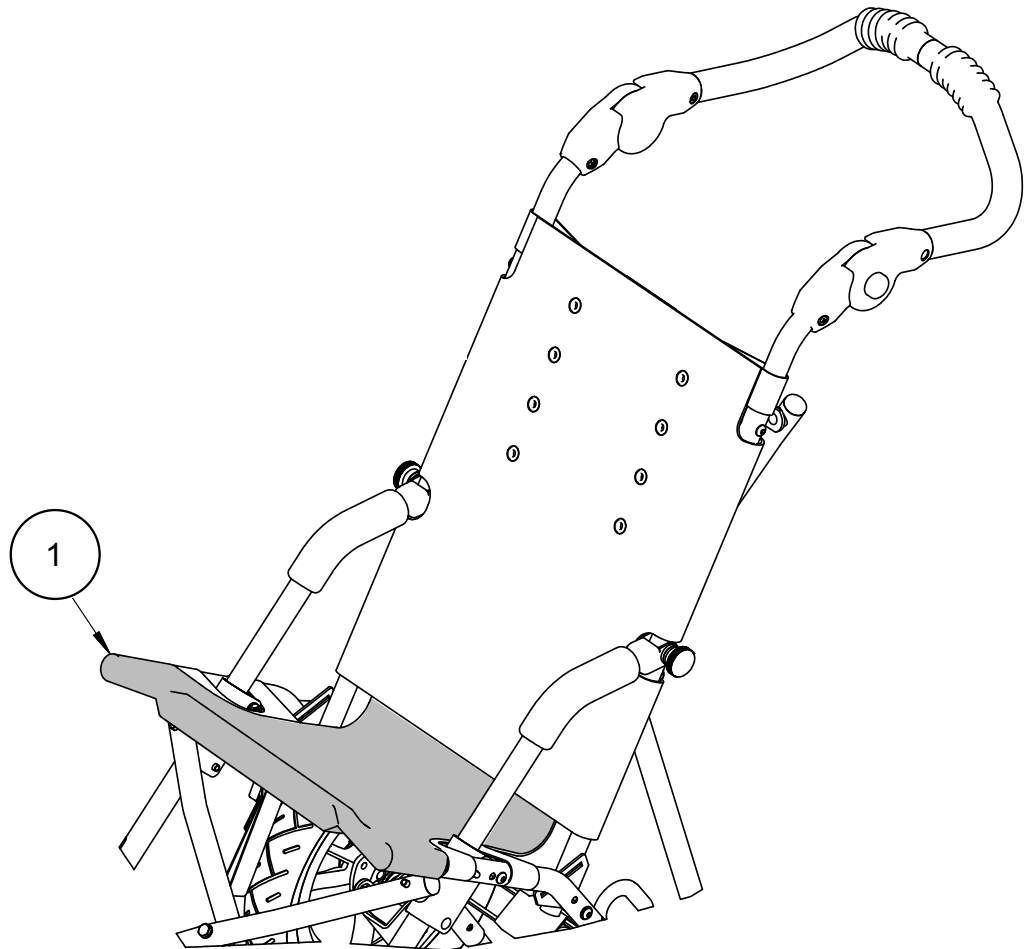

UPHOLSTERY

Heavy Duty Textilene Seat Bottom Upholstery

990295

Item	Description	Qty
1	CX-14 Heavy Duty Textilene Seat Bottom Upholstery	1

If you have any questions about attaching the Upholstery, please call our Sales Department at 888 CONVAID (266-8243) or +1 310 618-0111.

Convaid
Now You're Going Places