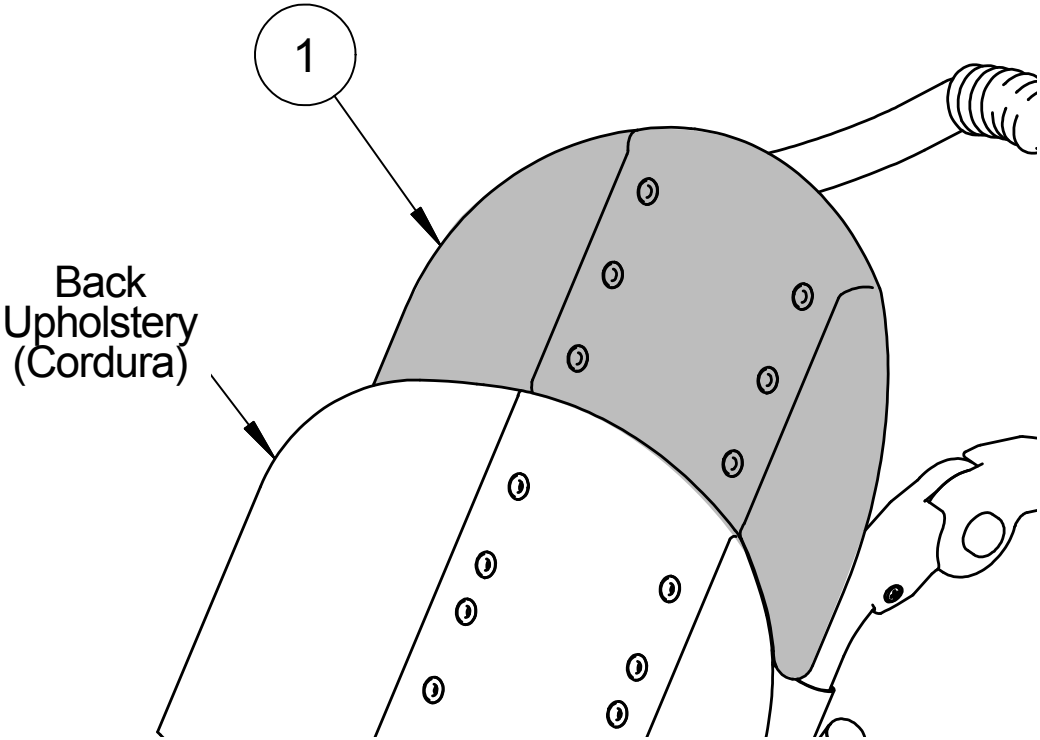

HEAD SUPPORT

Headrest Extension - Curved Cordura

995927

Item	Description	Qty
1	Headrest Extension - Curved Cordura	1

If you have any questions about attaching the Headrest Extension, please call our Sales Department at 888 CONVAID (266-8243) or +1 310 618-0111.

INSTRUCTIONS

Headrest Extension

1. Insert Headrest Extension on Tubes into the Headrest Holding Brackets and push down.

If you have any questions about attaching the Headrest Extension, please call our Sales Department at 888 CONVAID (266-8243) or +1 310 618-0111.