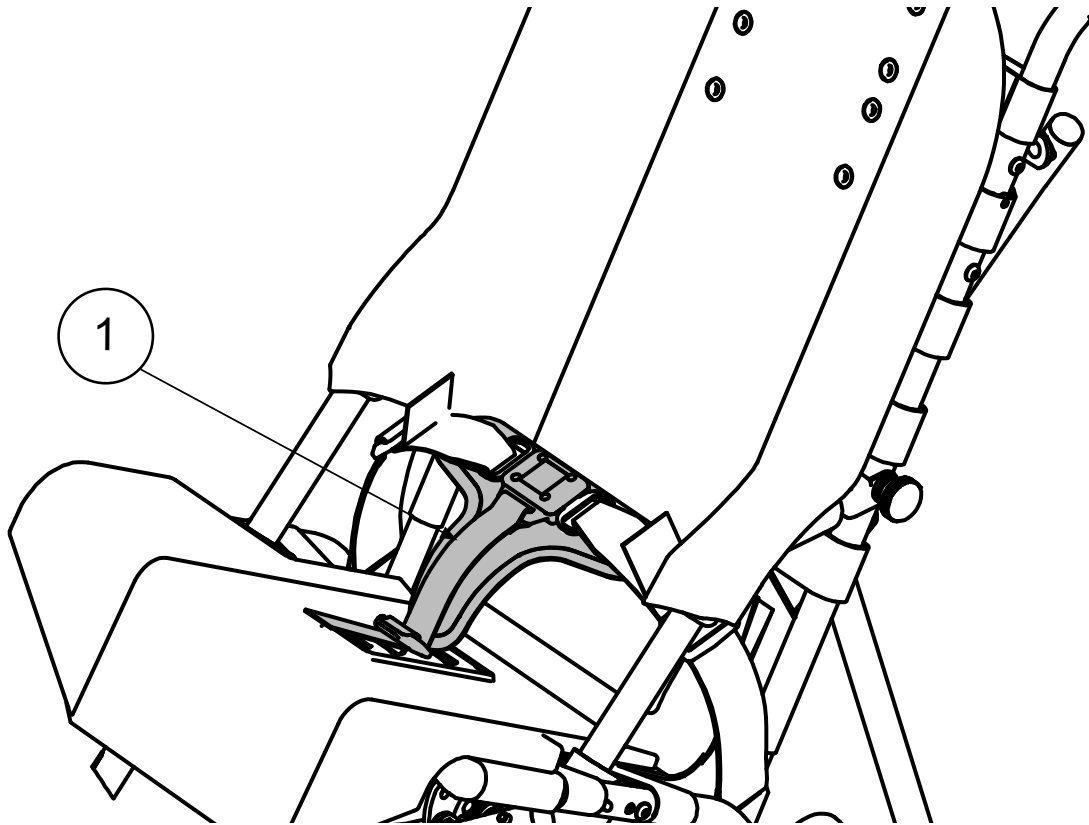

PELVIC POSITIONING

Adjustable Crotch Strap for 3 Point Belt

994716

Item	Description	Qty
1	Crotch Pad Assembly	1

If you have any questions about attaching the Crotch Strap, please call our Sales Department at 888 CONVAID (266-8243) or +1 310 618-0111.

 **Convaaid**
Now You're Going Places

INSTRUCTIONS

3 Point Belt with Depth Adjustable Crotch Strap

1. The crotch strap can be adjusted by threading the strap through the desired slot.

If you have any questions about attaching the Crotch Strap,
please call our Sales Department at 888 CONVAID (266-8243) or +1 310 618-0111.