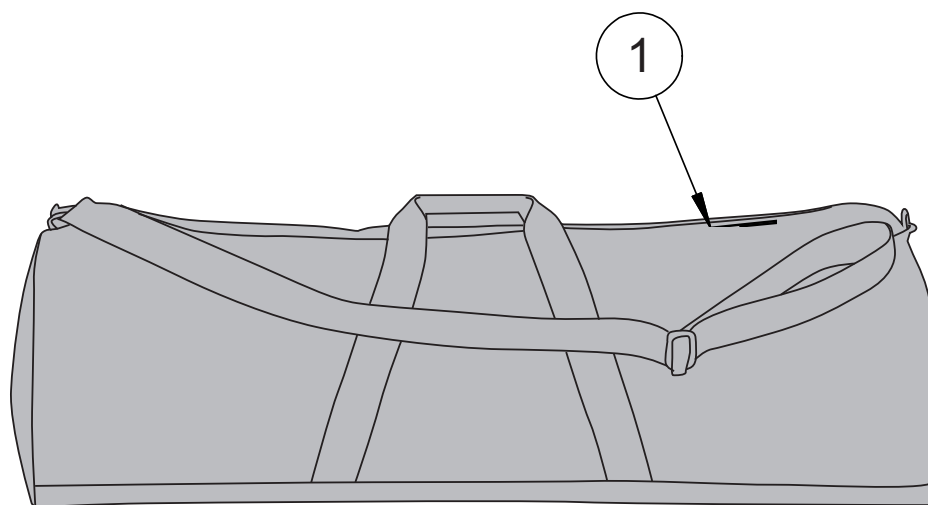

ACCESSORIES

Wheelchair Travel Bag

996621

Item	Description	Qty
1	Wheelchair Travel Bag	1

INSTRUCTIONS

Wheelchair Travel Bag

- This wheeled travel bag is great for transporting your chair on planes, trains or buses. Constructed of heavy duty Cordura fabric, it comes with two-way zippers, pull handles at both ends and an adjustable carrying strap. One size fits most chairs. Available in black only.