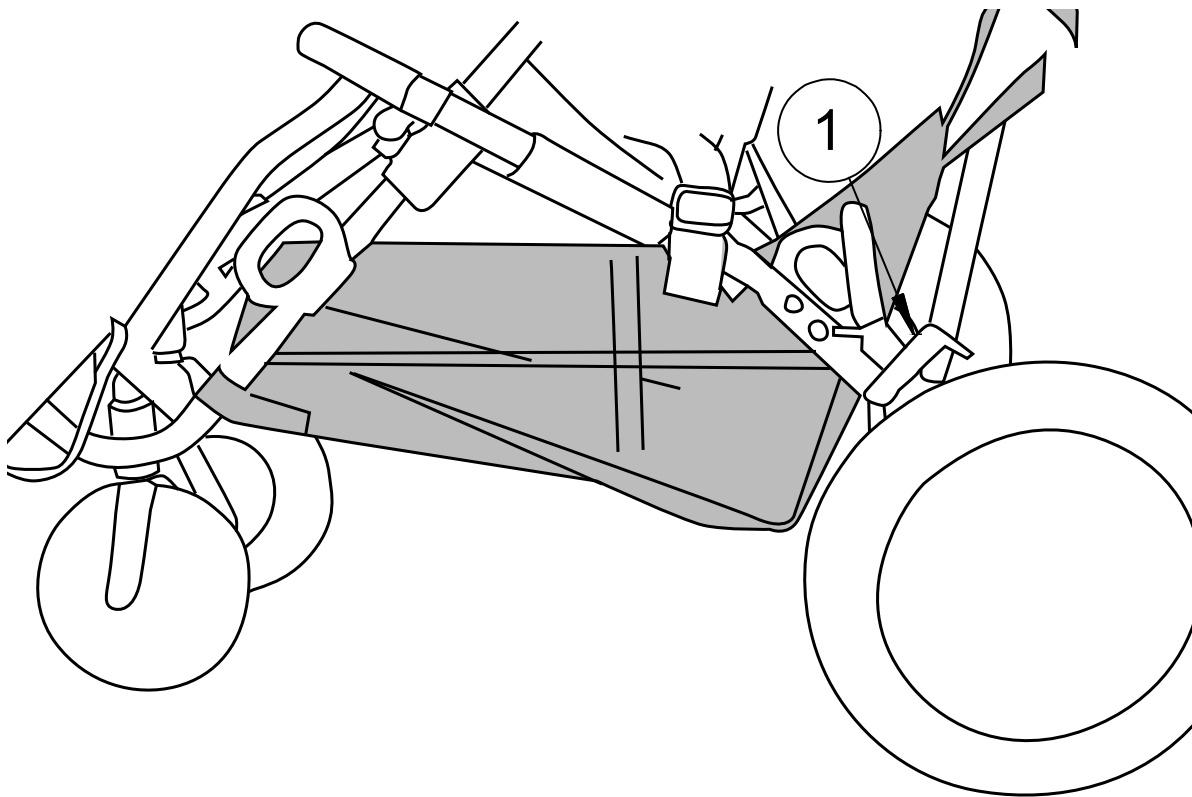

ACCESSORIES

Under Seat Storage Basket

995937

Item	Description	Qty
1	Under Seat Storage Basket	1

If you have any questions about attaching the Under Seat Storage Basket, please call our Sales Department at 888 CONVAID (266-8243) or +1 310 618-0111.

Under Seat Storage Basket

1. Connect Center Button Strap by looping it over Rear Cross Brace and snapping button to back of basket.
2. Loop Side Button Strap over Chair Tubing (just above the Rear Axle Assembly), and snap button shut. Repeat for opposite side.
3. Loop Front Button Strap over Chair Tubing (just above Front Cross Brace Mount), and snap button shut.