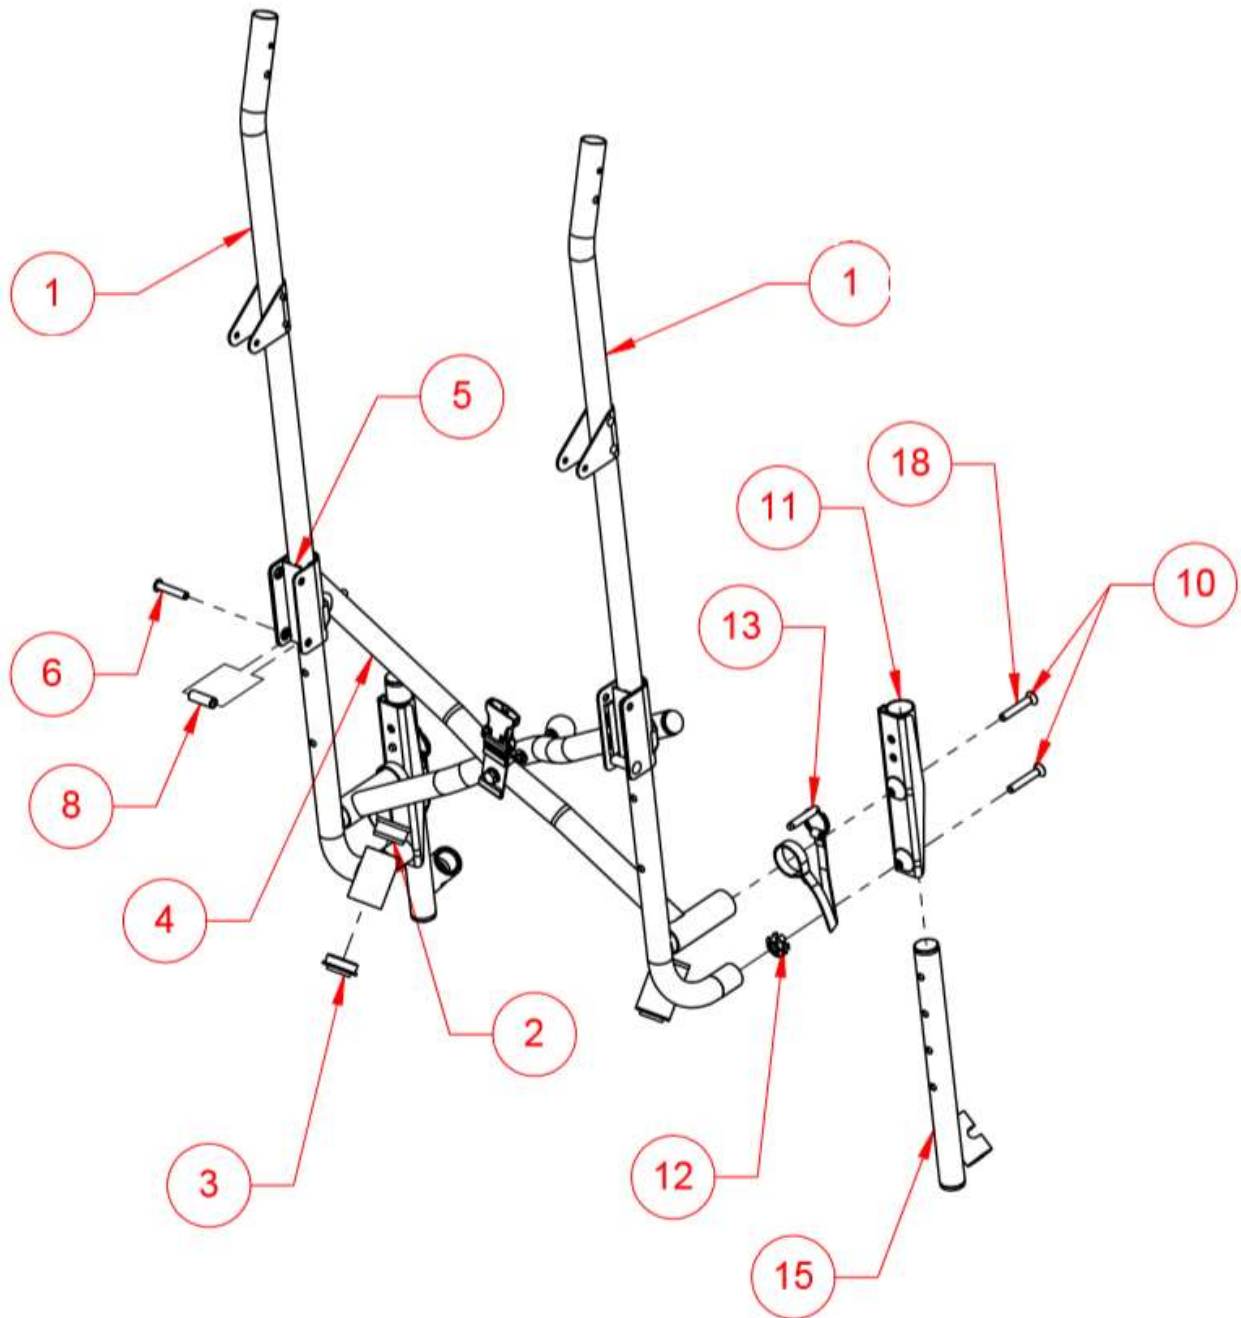

Replacement Parts Aid – Exploded Views

*Please Note: Call out numbers are not correlated to the EZ Rider Replacement Parts List. Numbers are to aid the communication between customers and Convoid Support personnel only.

EZ Rider Front Leg Assembly