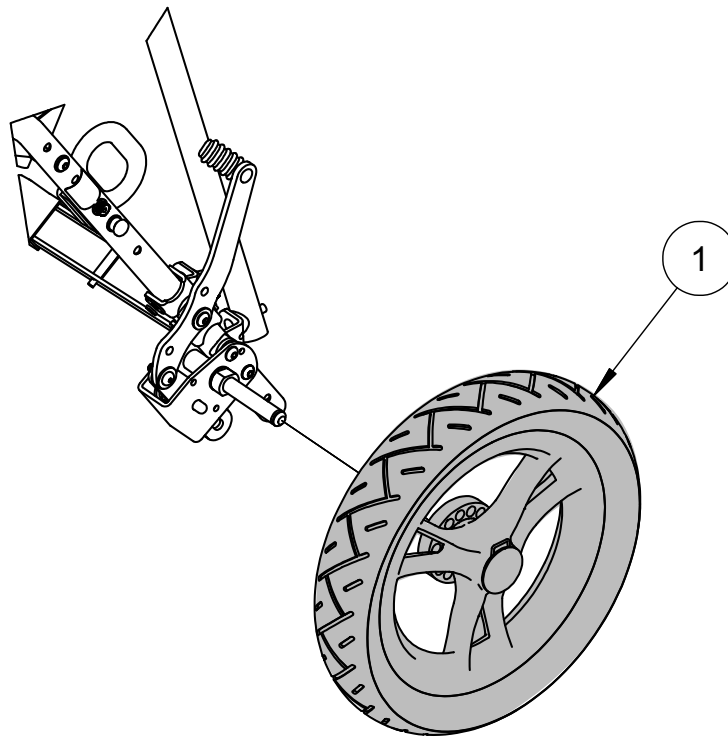

If you have any questions about attaching the Rear Wheel, please call our Sales Department at 888 CONVAID (266-8243) or +1 310 618-0111.