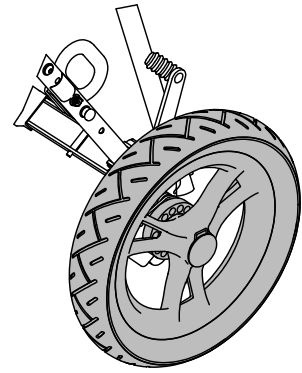

WHEELS

11.5" x 2.5" Rear Solid Wheel Assy - Each

994746

Kit Includes

Item	Description	Qty
1	Rear Wheel 290mm x 60mm (Rolko)	1

Assembled