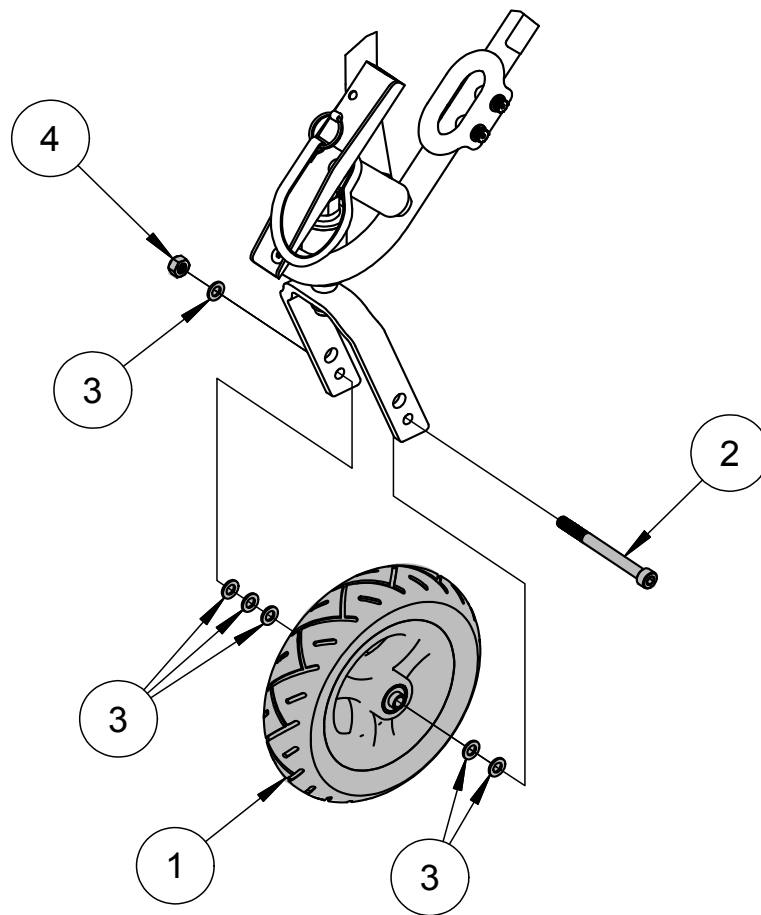

### 7.5" x 2" Front Solid Wheel Assy - Each

#### Kit Includes

Item	Description	Qty
1	7.5" x 2" Front Solid Tire on Gray Rim (ea)	1
2	Bolt M8-1.25mm x 90mm Socket Cap Screw	1
3	Washer 5/16" x 9/16"	6
4	Locknut M8-1.25 Nylon Insert	1

Assembled

If you have any questions about attaching the Front Wheel, please call our Sales Department at 888 CONVAID (266-8243) or +1 310 618-0111.

### **7.5" x 2" Front Solid Wheel Assy - Each**

1. Use a 6mm allen wrench and a 1/2" wrench to remove existing front wheel.
2. Be sure to follow schematic to place washers in the proper order when installing new wheel.