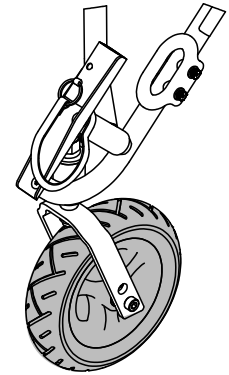

## WHEELS

### 7.5" x 2" Front Solid Wheel Assy - Each

#### Kit Includes

Item	Description	Qty
1	7.5" x 2" Front Solid Tire on Gray Rim (ea)	1
2	Bolt M8-1.25mm x 90mm Socket Cap Screw	1
3	Washer 5/16" x 9/16"	6
4	Locknut M8-1.25 Nylon Insert	1

Assembled

If you have any questions about attaching the Front Wheel, please call our Sales Department at 888 CONVAID (266-8243) or +1 310 618-0111.

### **7.5" x 2" Front Solid Wheel Assy - Each**

1. Use a 6mm allen wrench and a 1/2" wrench to remove existing front wheel.
2. Be sure to follow schematic to place washers in the proper order when installing new wheel.