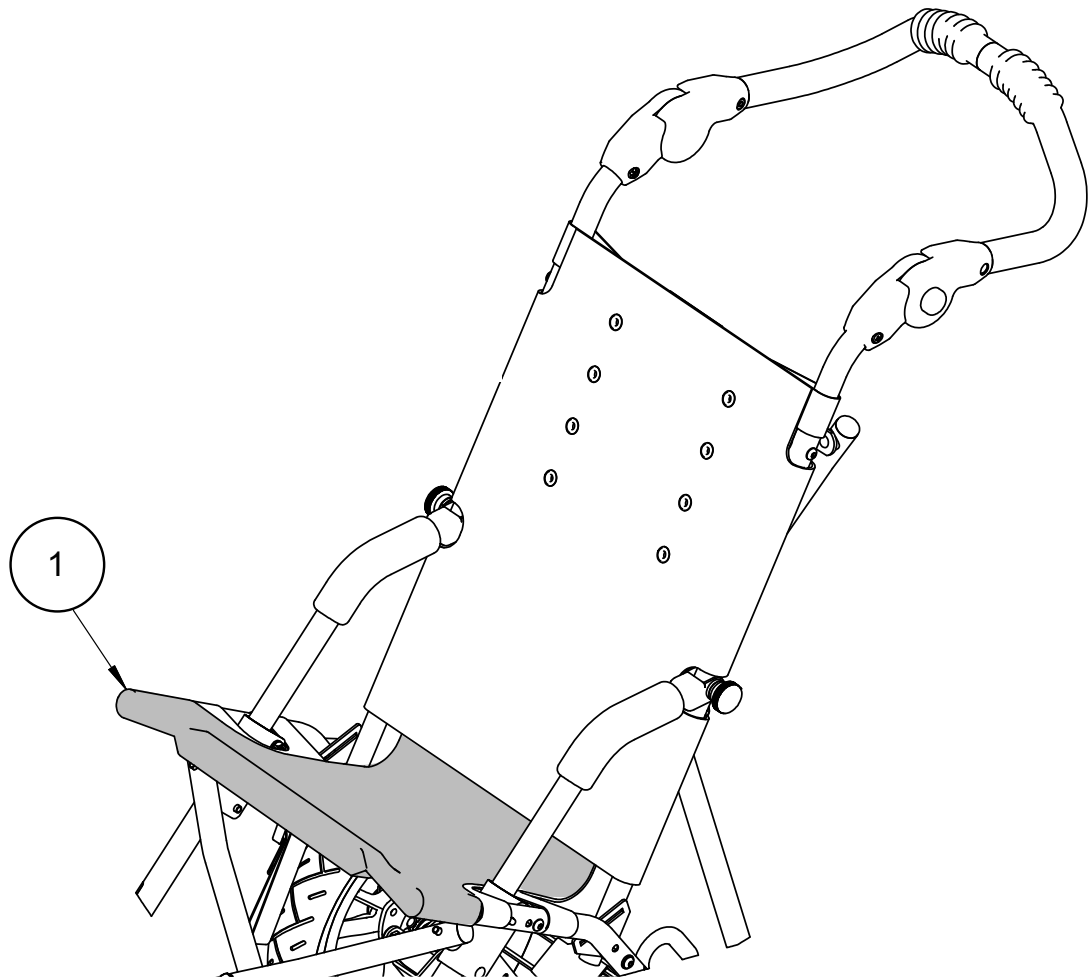

UPHOLSTERY

Textilene Seat Bottom Upholstery

990294

Item	Description	Qty
1	CX-14 Textilene Seat Bottom Upholstery	1

If you have any questions about attaching the Upholstery, please call our Sales Department at 888 CONVAID (266-8243) or +1 310 618-0111.