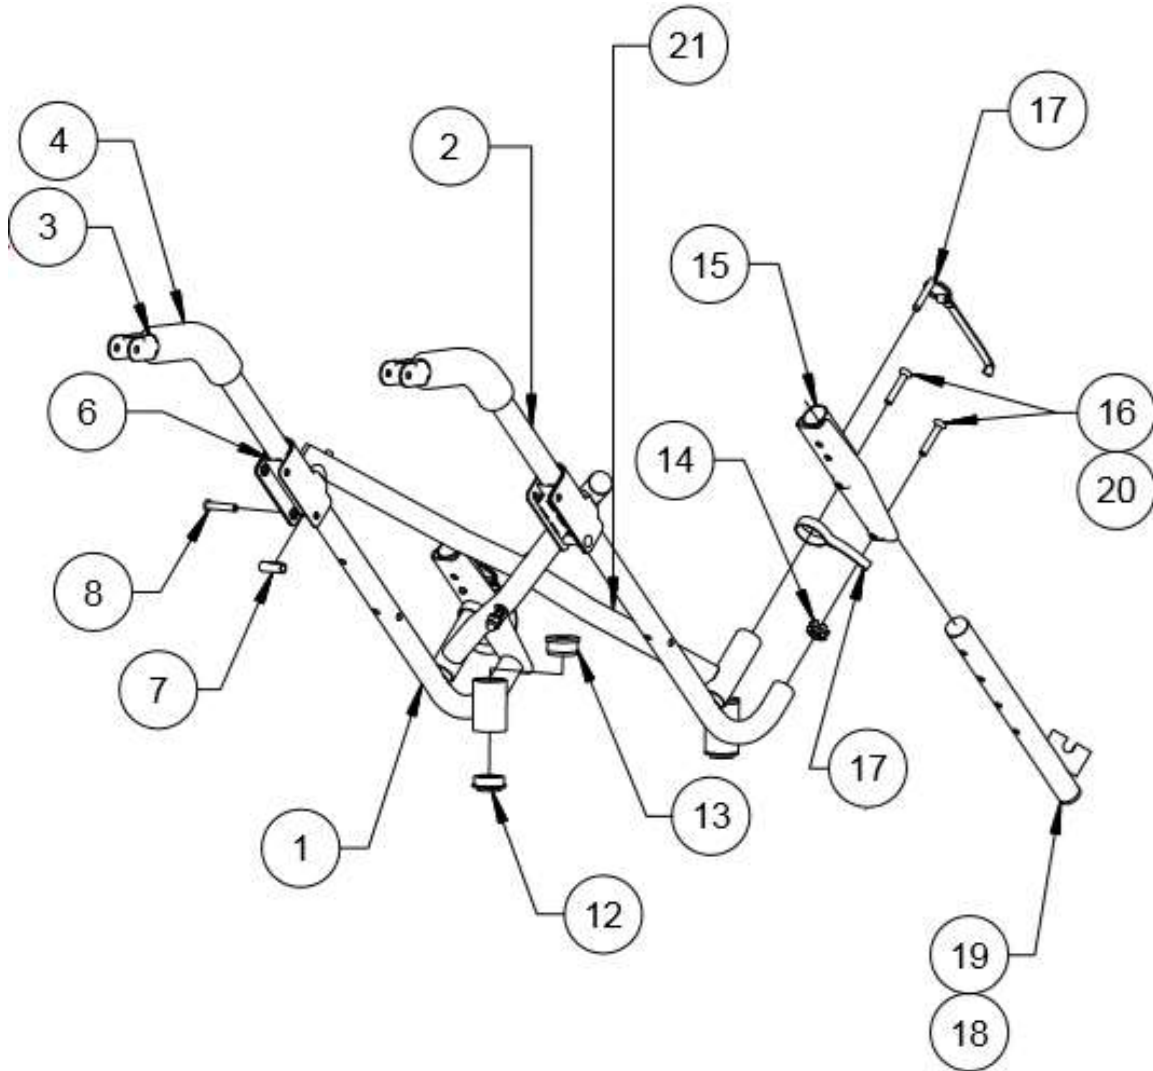

Replacement Parts Aid – Exploded Views

*Please Note: Call out numbers are not correlated to the Cruiser Replacement Parts List. Numbers are to aid the communication between customers and Convoid Support personnel only.

Cruiser Front Leg Assembly