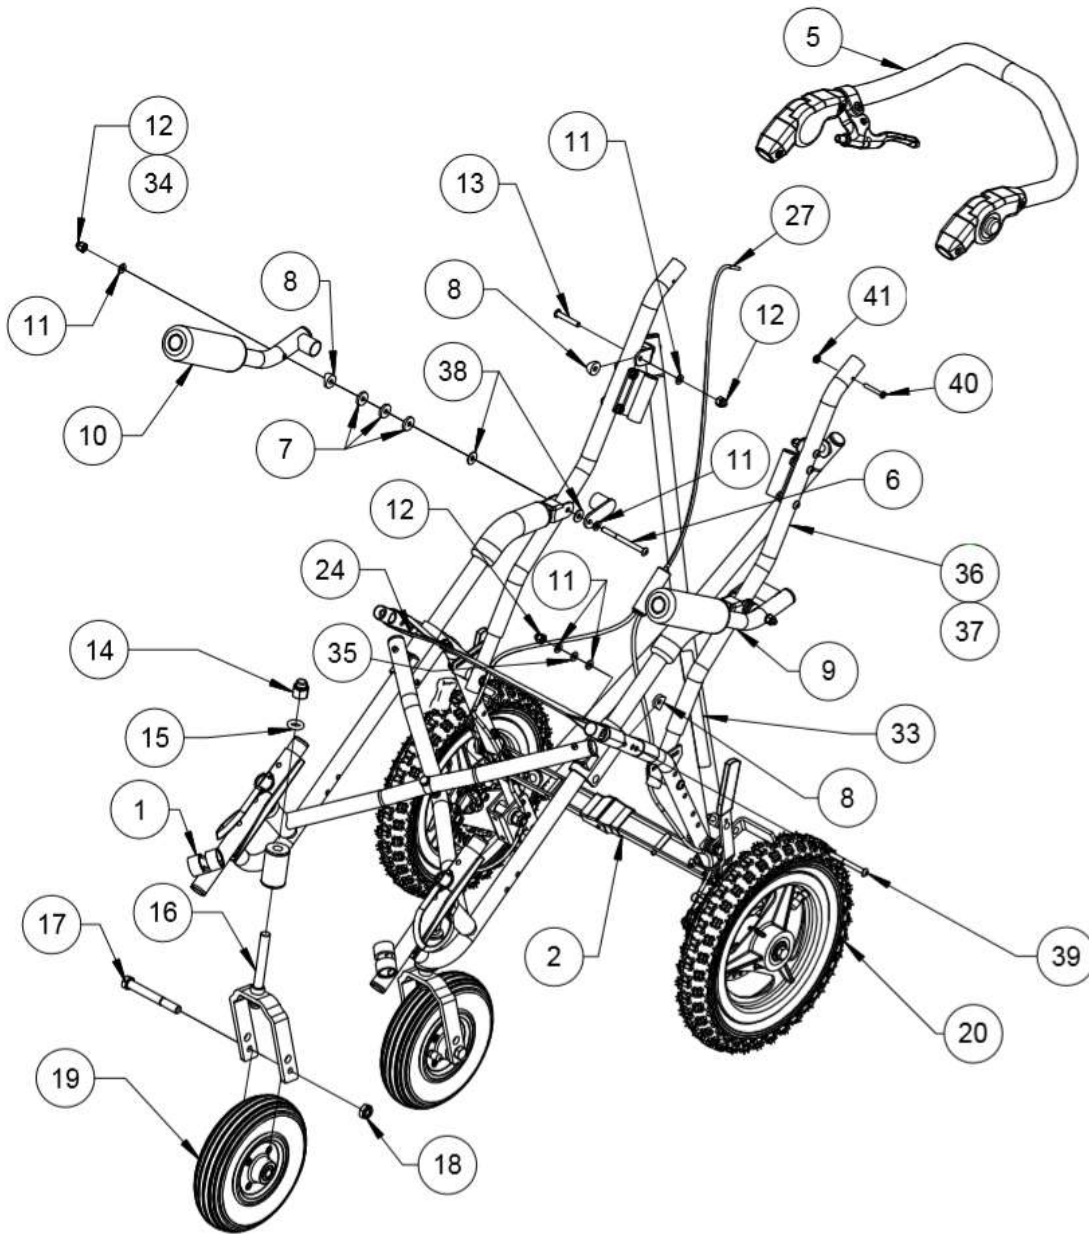

Replacement Parts Aid – Exploded Views

*Please Note: Call out numbers are not correlated to the Cruiser Scout Replacement Parts List. Numbers are to aid the communication between customers and Convaid Support personnel only.

Cruiser Scout Overview Front View

Replacement Parts Aid – Exploded Views

*Please Note: Call out numbers are not correlated to the Cruiser Scout Replacement Parts List. Numbers are to aid the communication between customers and Convaid Support personnel only.

Cruiser Scout Frame Assembly

Replacement Parts Aid – Exploded Views

*Please Note: Call out numbers are not correlated to the Cruiser Scout Replacement Parts List. Numbers are to aid the communication between customers and Convoid Support personnel only.

Cruiser Scout Front Leg Assembly